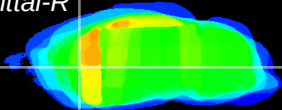

Coronal

Sagittal-R

Sagittal-L

ViBrism: CX36162
Horizontal

CPU lateral