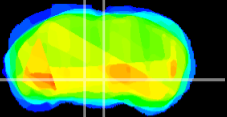

Coronal

Sagittal-R

Sagittal-L

ViBrism: CX36165
Horizontal

VTA