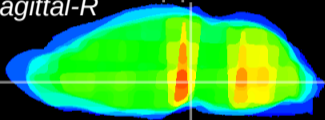

Coronal

Sagittal-R

Sagittal-L

ViBrism: CX36165
Horizontal

VTA