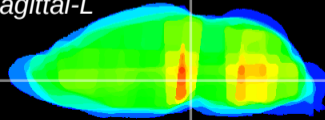

Coronal

Sagittal-R

Sagittal-L

ViBrism: CX36165
Horizontal

VTA