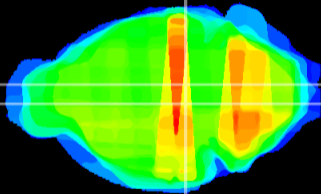

Coronal

Sagittal-R

Sagittal-L

ViBrism: CX36165
Horizontal

VTA