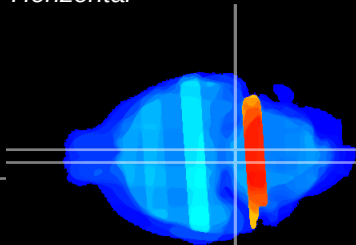

Coronal

Sagittal-R

Sagittal-L

ViBrism: CX36194
Horizontal

Pn