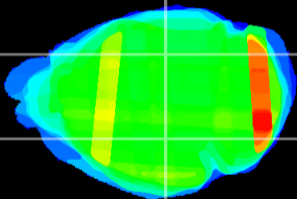

Coronal

Sagittal-R

Sagittal-L

ViBrism: CX36220
Horizontal

LG