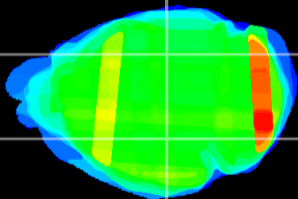

Coronal

Sagittal-R

Sagittal-L

ViBrism: CX36220
Horizontal

LG