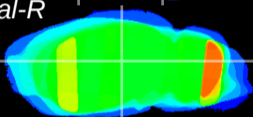

Coronal

Sagittal-R

Sagittal-L

ViBrism: CX36220
Horizontal

LG