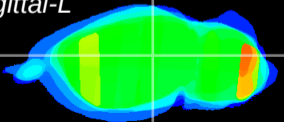

Coronal

Sagittal-R

Sagittal-L

ViBrism: CX36220
Horizontal

LG