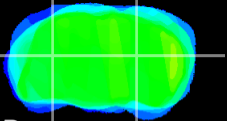

Coronal

Sagittal-R

Sagittal-L

ViBrism: CX36220
Horizontal

LG