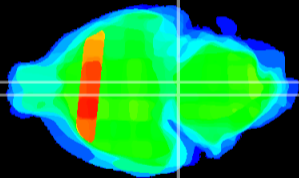

Coronal

Sagittal-R

Sagittal-L

ViBrism: CX36225
Horizontal

Pn