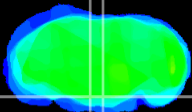

Coronal

Sagittal-R

Sagittal-L

ViBrism: CX36225
Horizontal

Pn