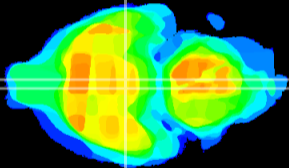

Coronal

Sagittal-R

Sagittal-L

ViBrism: CX36241
Horizontal

VMH