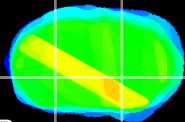

Coronal

Sagittal-R

Sagittal-L

ViBrism: CX36244
Horizontal

GP