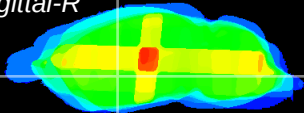

Coronal

Sagittal-R

Sagittal-L

ViBrism: CX36244
Horizontal

GP