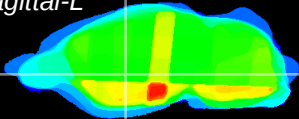

Coronal

Sagittal-R

Sagittal-L

ViBrism: CX36244
Horizontal

GP