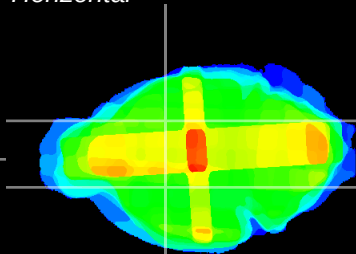

Coronal

Sagittal-R

Sagittal-L

ViBrism: CX36244
Horizontal

GP