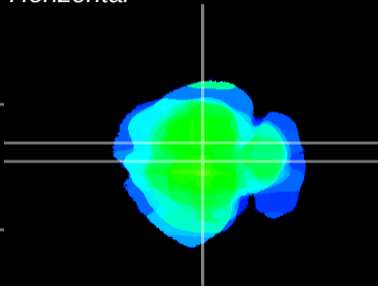

Coronal

Sagittal-R

Sagittal-L

ViBrism: CX36270
Horizontal

RS