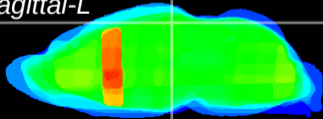

Coronal

Sagittal-R

Sagittal-L

ViBrism: CX36270
Horizontal

RS