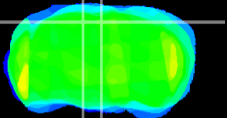

Coronal

Sagittal-R

Sagittal-L

ViBrism: CX36270
Horizontal

RS