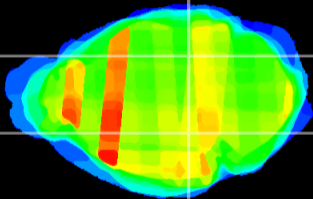

Coronal

Sagittal-R

Sagittal-L

ViBrism: CX36278
Horizontal

MG