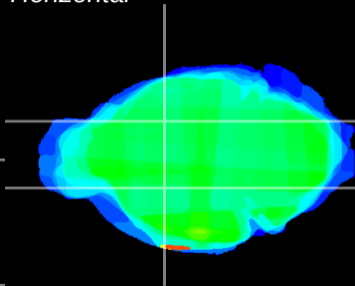

Coronal

Sagittal-R

Sagittal-L

ViBrism: CX36282
Horizontal

GP