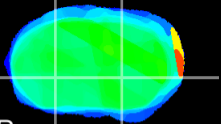

Coronal

Sagittal-R

Sagittal-L

ViBrism: CX36282
Horizontal

GP