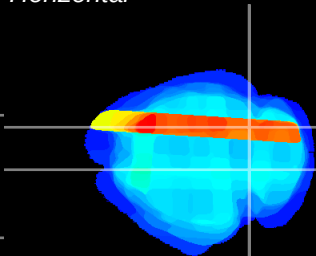

Coronal

Sagittal-R

Sagittal-L

ViBrism: CX36307
Horizontal

IC