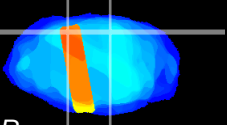

Coronal

Sagittal-R

Sagittal-L

ViBrism: CX36307
Horizontal

IC