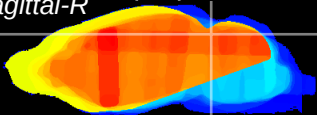

Coronal

Sagittal-R

Sagittal-L

ViBrism: CX36307
Horizontal

IC