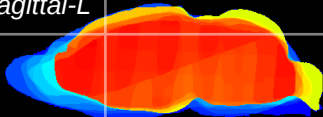

Coronal

Sagittal-R

Sagittal-L

ViBriSM: CX36317  
Horizontal

Cx motor