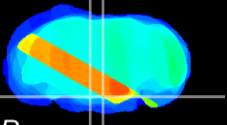

Coronal

Sagittal-R

Sagittal-L

ViBrism: CX36354
Horizontal

Pn