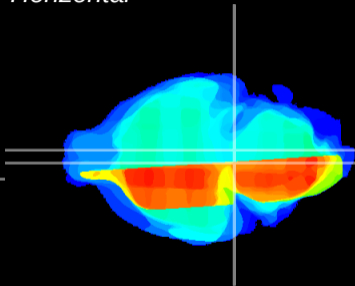

Coronal

Sagittal-R

Sagittal-L

ViBrism: CX36354
Horizontal

Pn