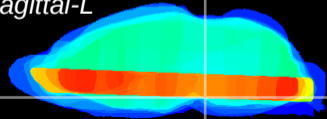

Coronal

Sagittal-R

Sagittal-L

ViBrism: CX36354
Horizontal

Pn