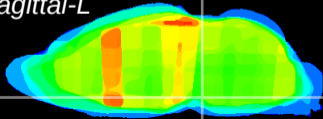

Coronal

Sagittal-R

Sagittal-L

ViBrism: CX36356
Horizontal

Pn