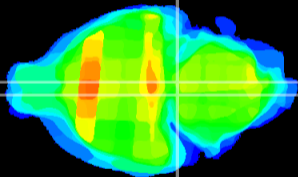

Coronal

Sagittal-R

Sagittal-L

ViBrism: CX36356
Horizontal

Pn