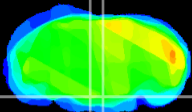

Coronal

Sagittal-R

Sagittal-L

ViBrism: CX36356
Horizontal

Pn