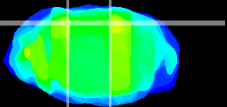

Coronal

Sagittal-R

Sagittal-L

ViBriSM: CX36367
Horizontal

IC