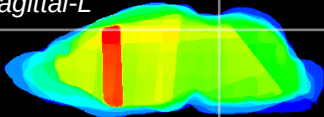

Coronal

Sagittal-R

Sagittal-L

ViBriSM: CX36367
Horizontal

IC