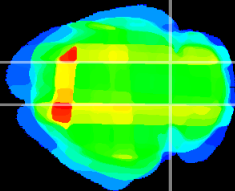

Coronal

Sagittal-R

Sagittal-L

ViBriSM: CX36367
Horizontal

IC