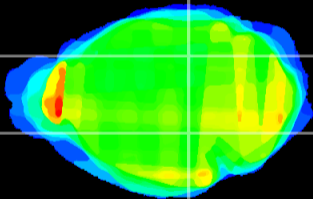

Coronal

Sagittal-R

Sagittal-L

ViBrism: CX36393
Horizontal

MG