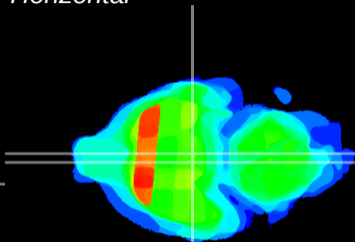

Coronal

Sagittal-R

Sagittal-L

ViBrism: CX36457
Horizontal

VMH