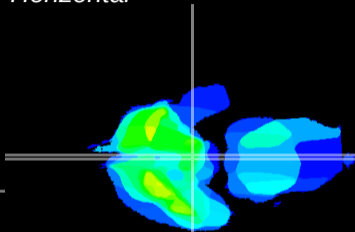

Coronal

Sagittal-R

Sagittal-L

ViBrism: CX36465
Horizontal

ME