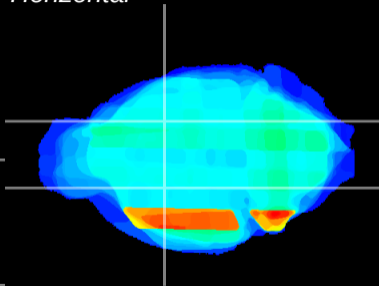

Coronal

Sagittal-R

Sagittal-L

ViBrism: CX36477
Horizontal

GP