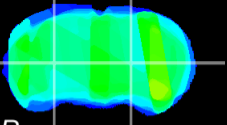

Coronal

Sagittal-R

Sagittal-L

ViBrism: CX36500
Horizontal

MG