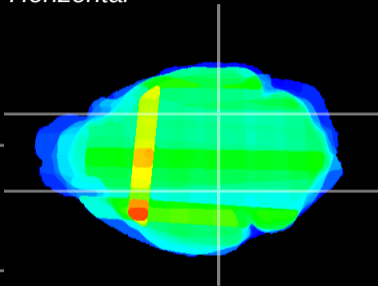

Coronal

Sagittal-R

Sagittal-L

ViBrism: CX36500
Horizontal

MG