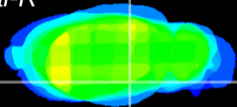

Coronal

Sagittal-R

Sagittal-L

ViBrism: CX36520
Horizontal

ventral S