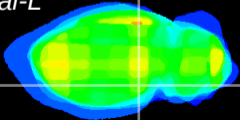

Coronal

Sagittal-R

Sagittal-L

ViBrism: CX36520
Horizontal

ventral S