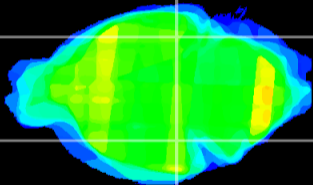

Coronal

Sagittal-R

Sagittal-L

ViBrism: CX36520
Horizontal

ventral S