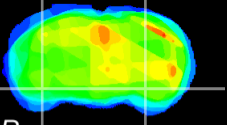

Coronal

Sagittal-R

Sagittal-L

ViBrism: CX36520
Horizontal

ventral S